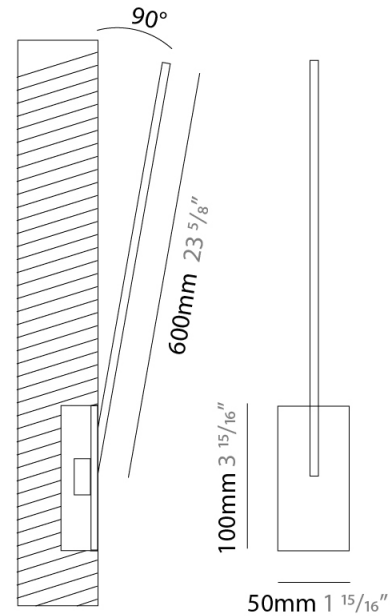

PROJECT
TYPE
SPECIFIER
QUANTITY
DATE

SPILLO 1 ROD RECESSED

D46016- -
base number   Color   Finish
                         Temperature   Options

1. To build a product code in our configurator select the specify button on the base model # product page
2. To build a manual product code on this datasheet choose from the options listed below in blue font and add the suffix to the base model #

GENERAL

Series: Spillo
Subseries: Spillo 1 Rod
Brand: Icone
Division: Design
Mounting Type: Recessed
Mounting Location: Wall
Subcategory: Ambient

PHYSICAL

Shape: Rectangle
Width (mm): 50
Width (in): 1 15/16
Height (mm): 600
Height (in): 23 5/8
Light Distribution: Adjustable
Fixture Finish: WHI / BLK / CHR / BGD
Fixture Material: Brass

ELECTRICAL

Lamp Type: LED
Total Output Wattage (W): 7.92
Dimming: 0-10V Dimming
Driver Included: No
Driver Location: Remote
Driver Type: Constant Voltage - 120Vac
Driver Class: Class 2
Input Voltage (V): 120
Output Voltage (V): 12
Upon Request: (Not included, see components) 0-10Vdc dimming / 277Vac

LED

Color Temperature (°K): 2700 / 3000
Nominal Lumen (lm): 660
CRI: >90 CRI
Lamp Life (hrs): 50000

OPTICAL

Adjustability: Tilt 120°

RATINGS AND CERTIFICATIONS

Certified By: Certified for North American Standards
IP rating: IP20